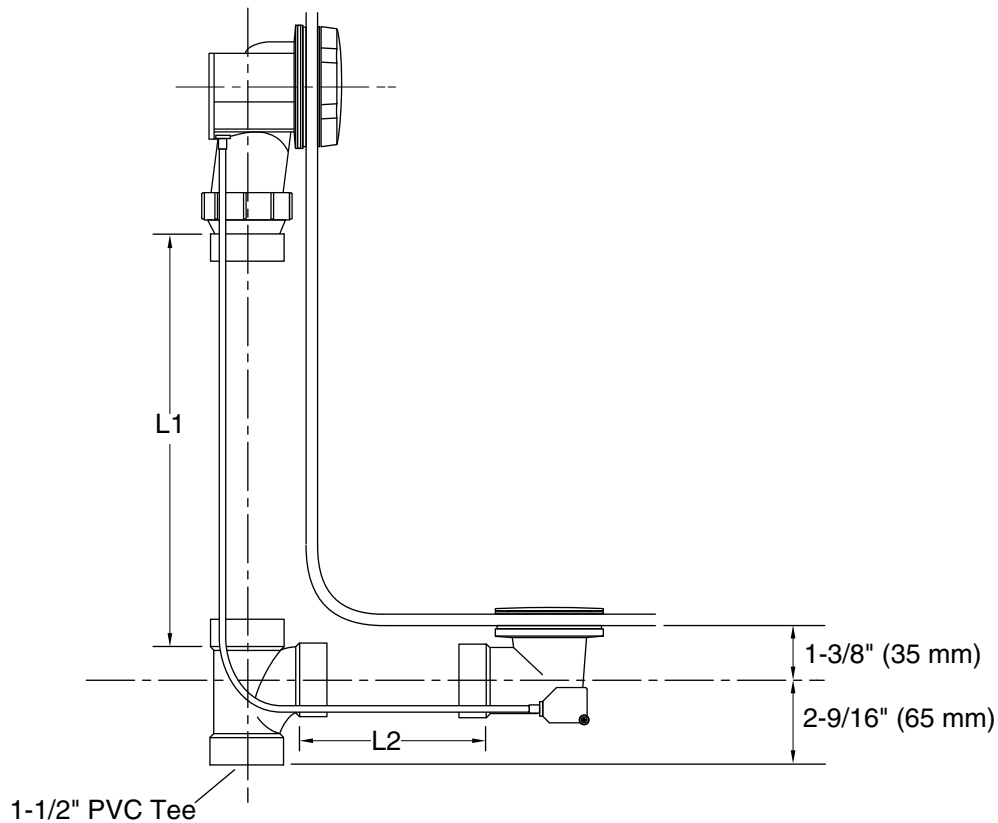

### Features

- For baths 14" (356 mm) to 21" (533 mm) deep from the center of the bath overflow outlet to the center of the bath drain outlet
- External 27" (686 mm) length cable
- No internal linkages to minimize the potential for clogging
- Less PVC tubing

### Installation

- Adjustable rotating connection for easy installation

### Technical Information

All product dimensions are nominal.

### Notes

Install this product according to the installation guide.

The combined length of the vertical and horizontal tubing after being cut for the bath installation must be equal to or less than 25" (635 mm).